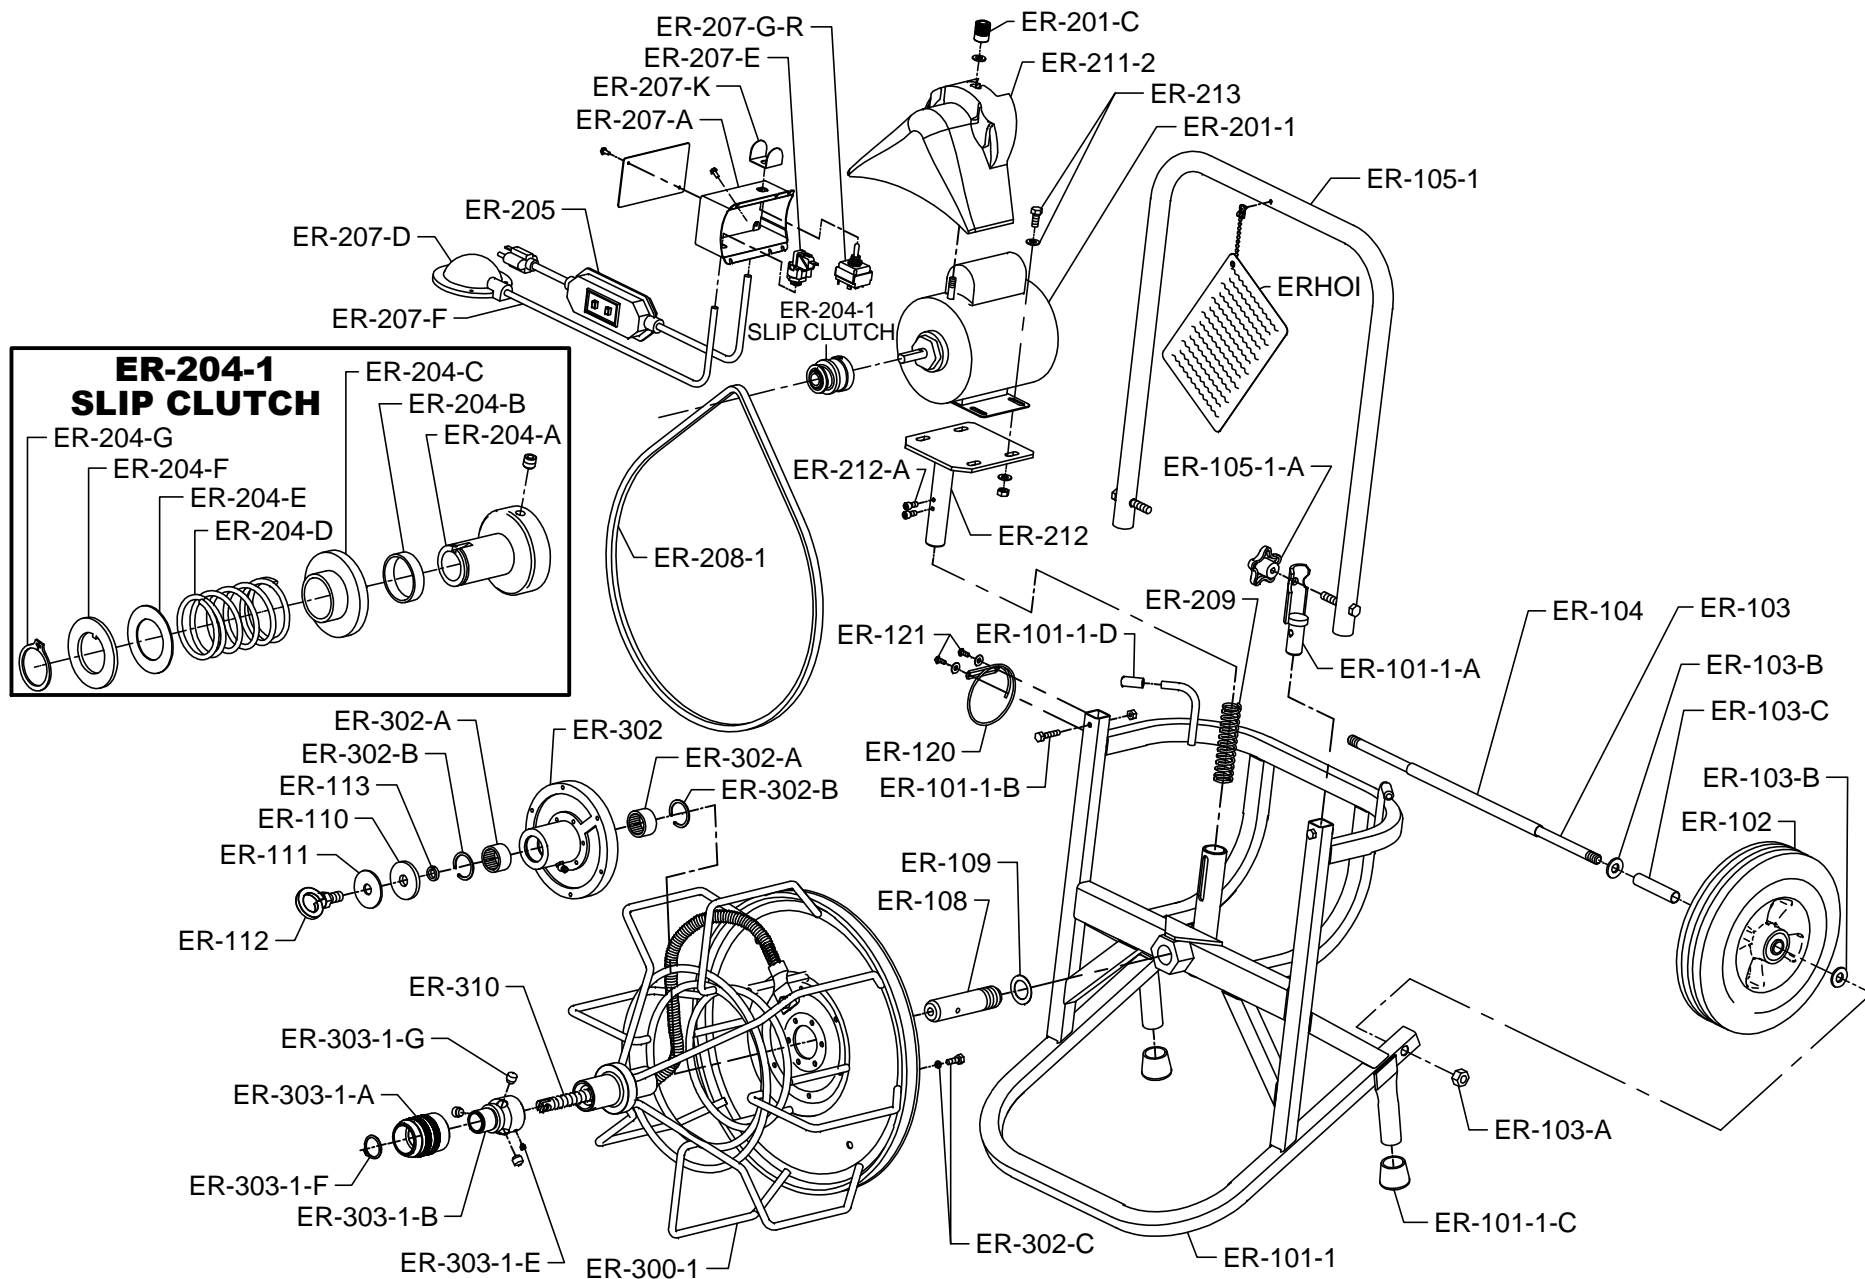

EASY ROOTER SCHEMATIC DIAGRAM

IMPORTANT: When ordering, give Serial Number of Machine.